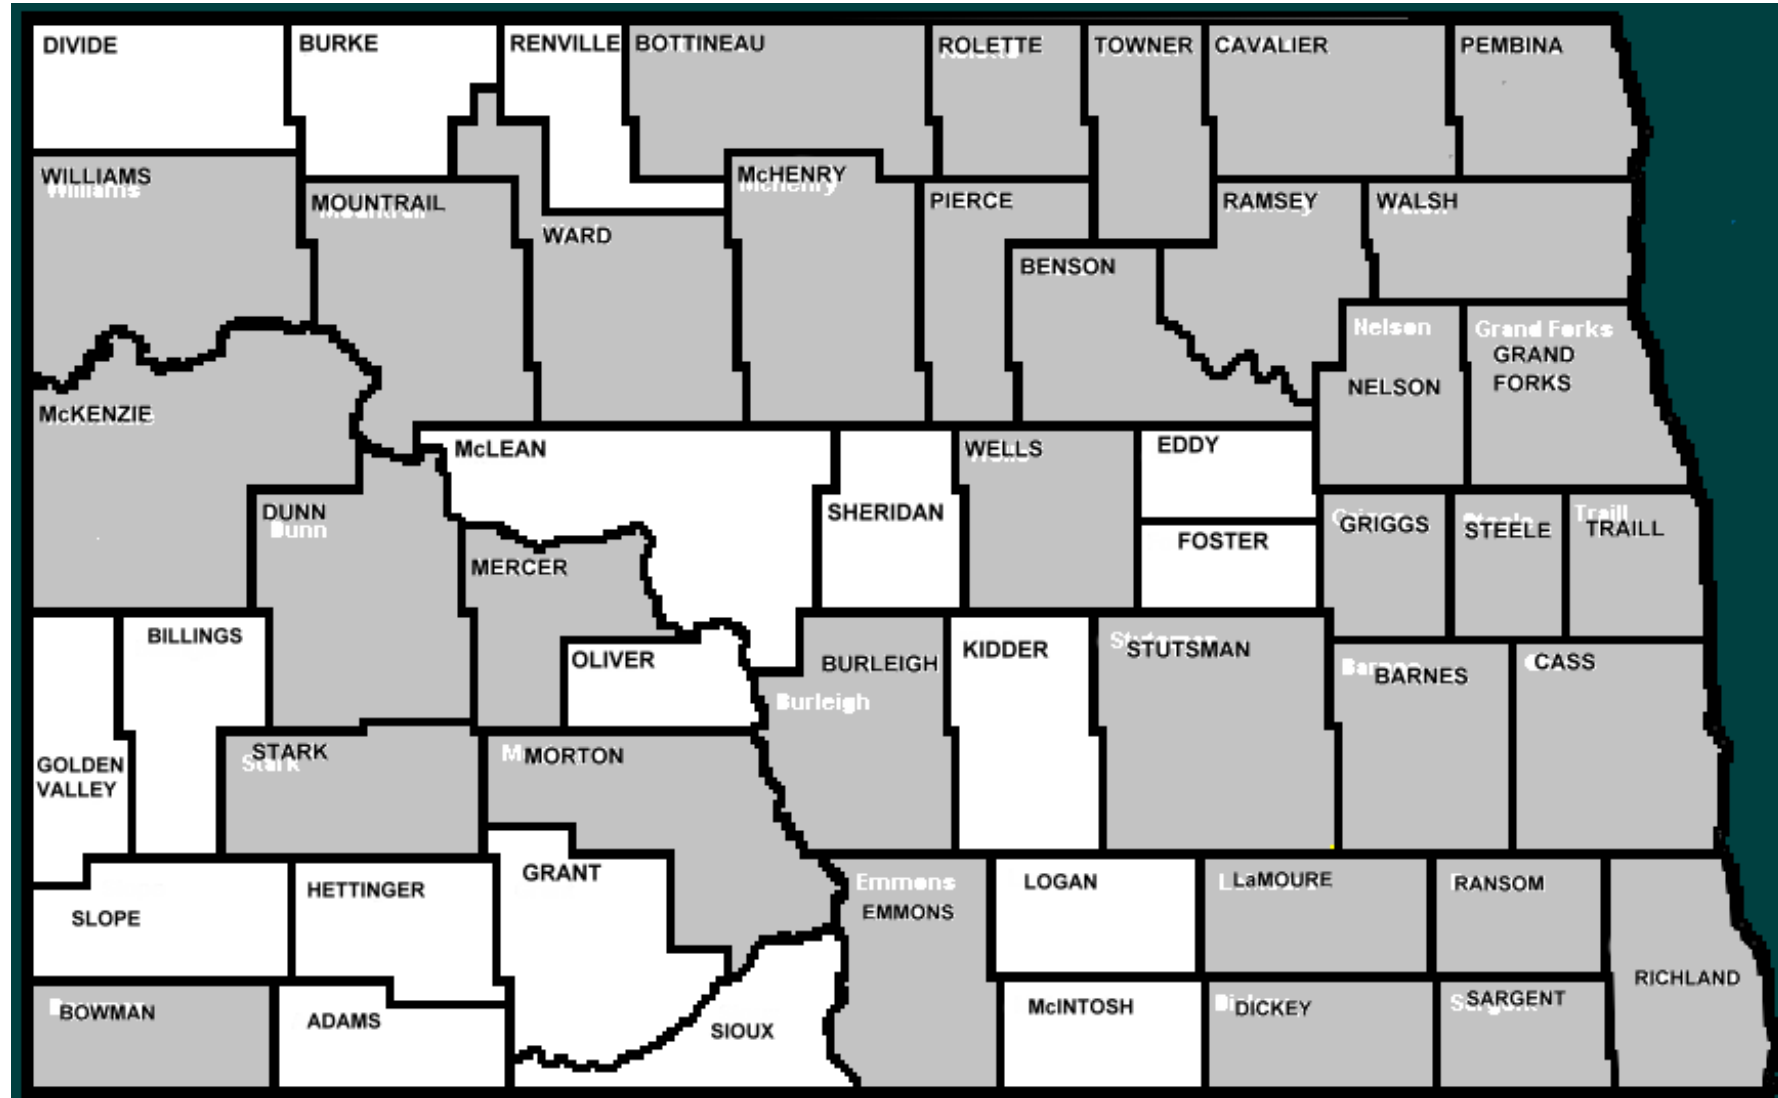

# ND County Commission Board Size

3 members

5 members